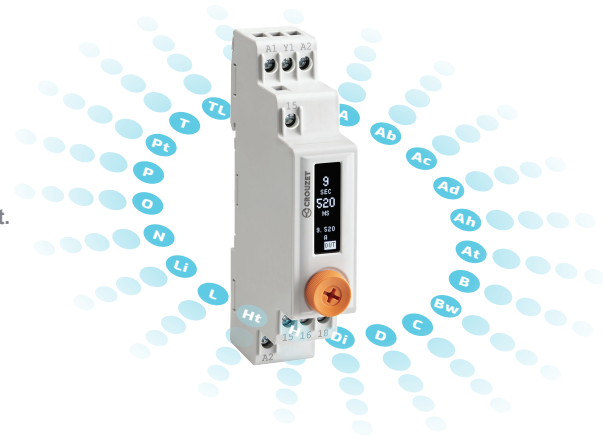

Lights

**AND
MANY
MORE**

Get To Know The New « Universal Digital Timer »

WHY A DIGITAL TIMER INSTEAD OF YOUR CLASSICAL ANALOG?

Now see your timing and get the highest precision ever

Monitor the status of the timer, see the current time, the function and timing configurations, as well as if you are receiving an input signal or if the relay output is activated. A digital timer that allows precise timing configuration, removing the guesswork from manual adjustments. Select the exact timing, as precise as you require, without the need of special tools like a screwdriver or a smartphone.

One timer fits all

No matter the application, this timer gets the job done. A wide time range, universal mounting connection, and the ability to accept universal voltage input makes this timer ideal for new designs or replacement of existing timers.